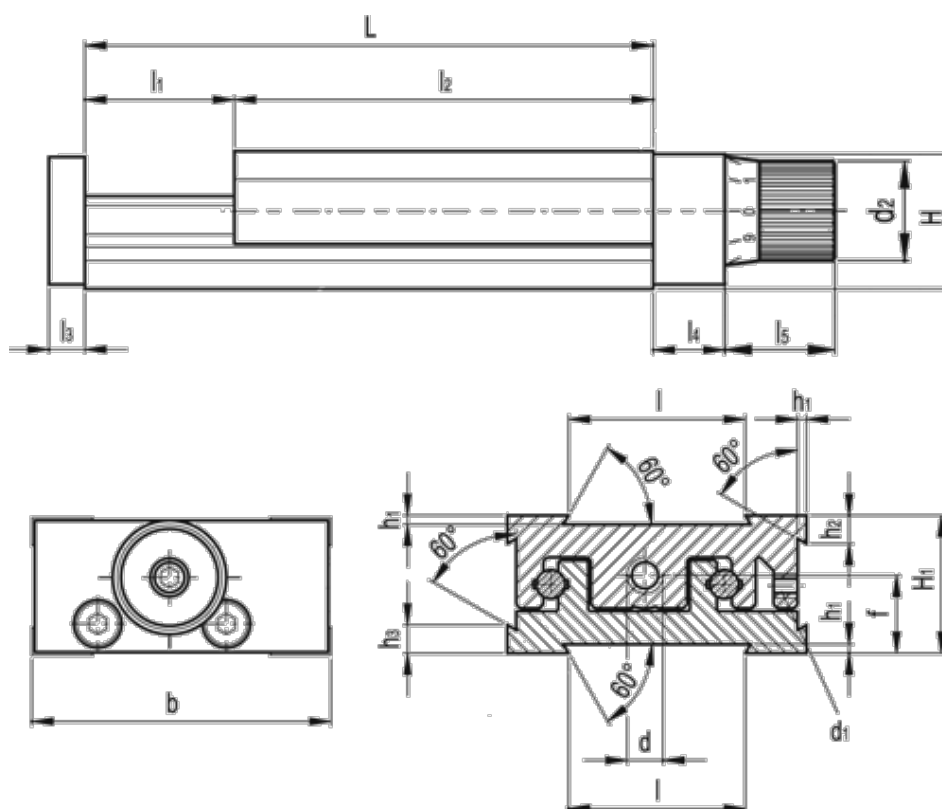

Article number: 20770012

Description: Adjustable slide unit
GN 900-50-145-75-D-1

Measures

b = 50	h2 = 4.5
d = M6x1	h3 = 7.0
d1 = M4	l = 30
d2 = 17	L - l1 = 145-75
f = 13.0	l2 = 70
H = 23.0	l3 = 6
h1 = 1.5	l4 = 12
H1 = 23	l5 = 20